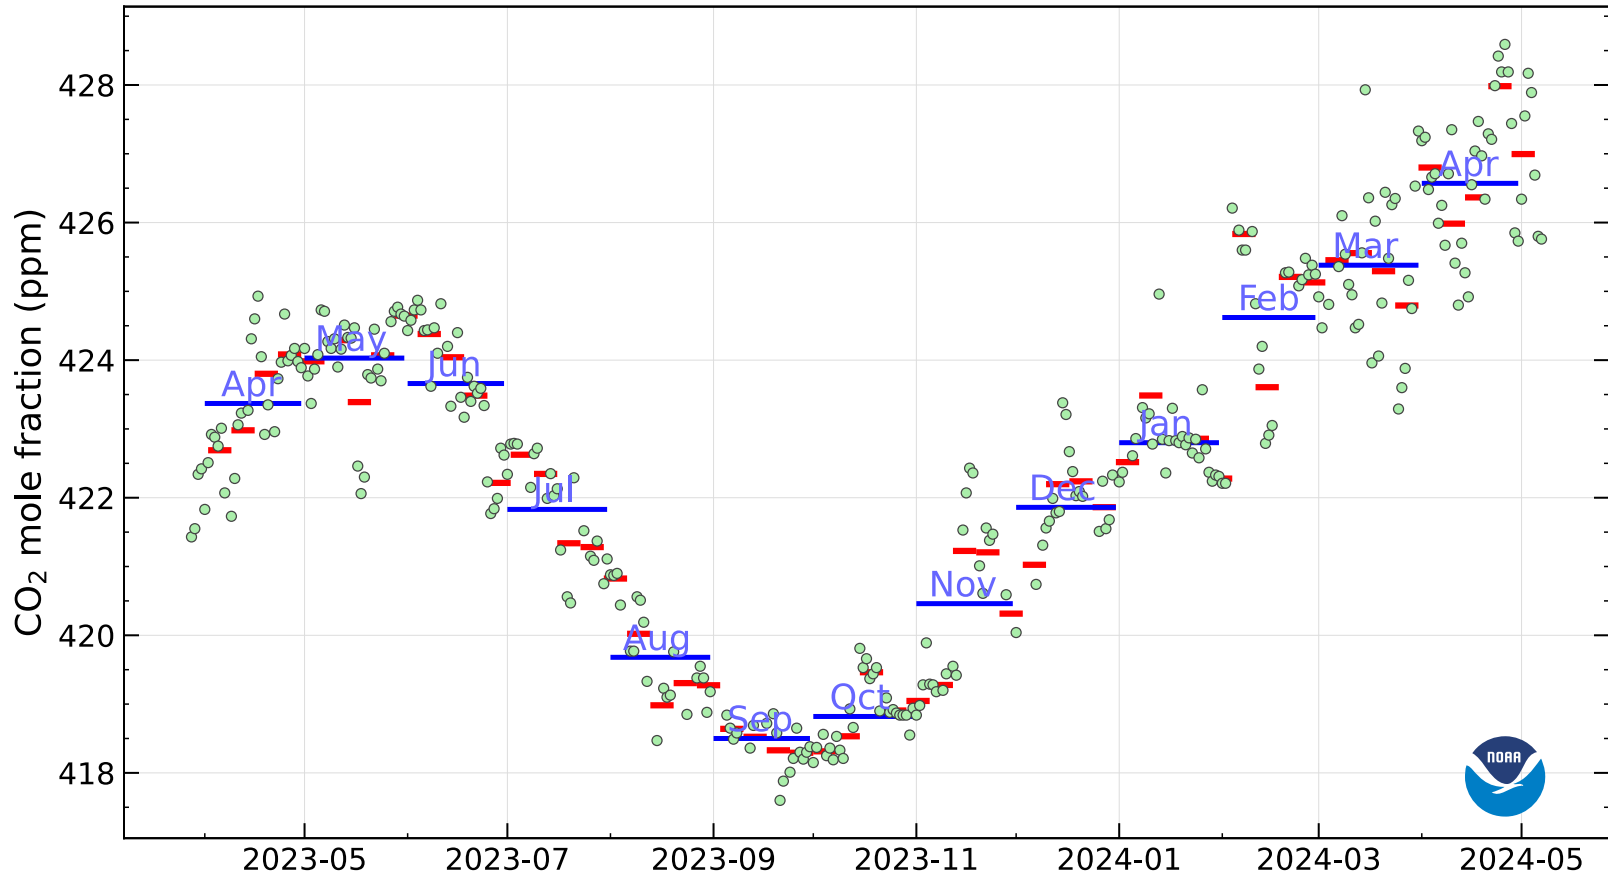

# One year of CO<sub>2</sub> daily and weekly means at Mauna Loa

2024-May-08