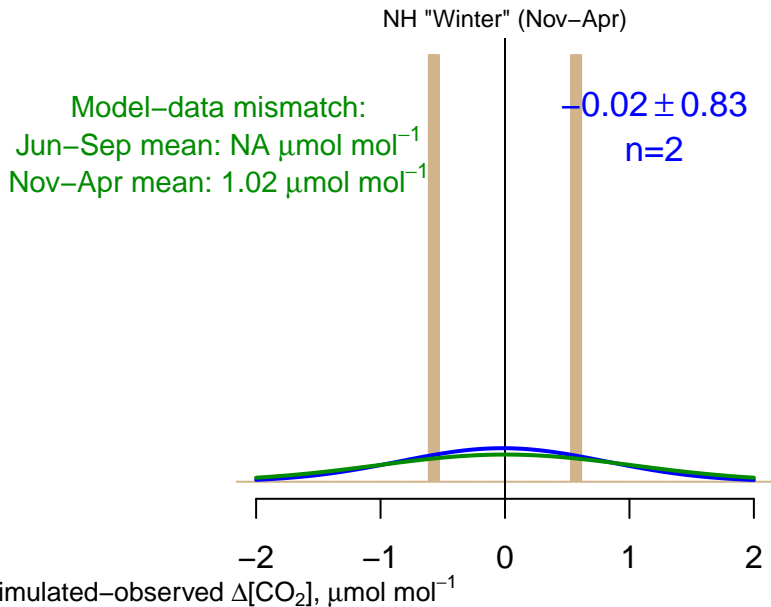

NO DATA

Data from 20–Dec–2007 to 09–Dec–2008

co2_con_aircraft-flask_42_allvalid_5000–6000masl

CT2022, created 20–Jan–2023 19:05