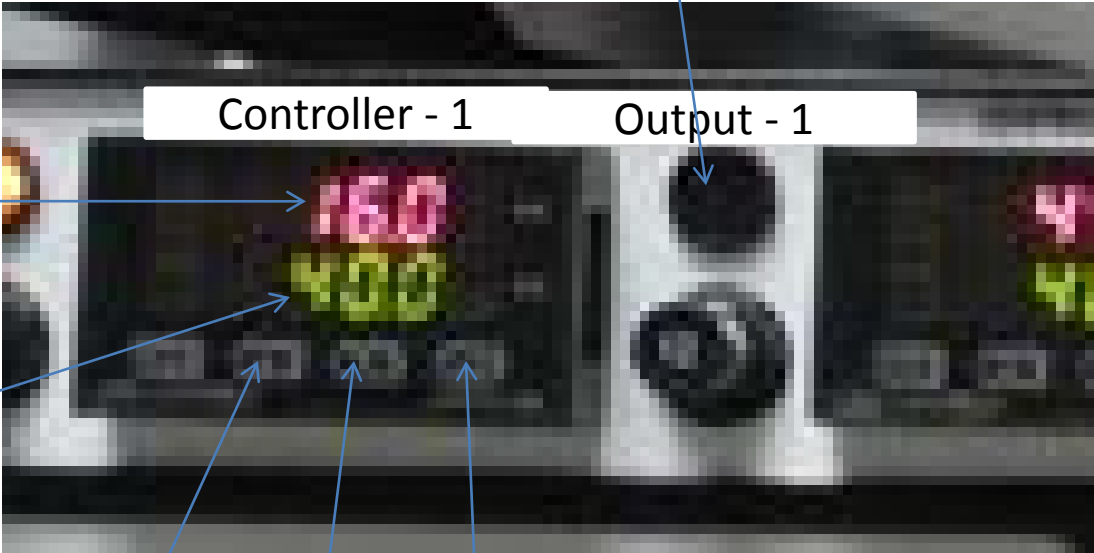

Amber light (not lit in this picture)

Measured value

Setpoint value

Up arrow

Down arrow

Enter arrow